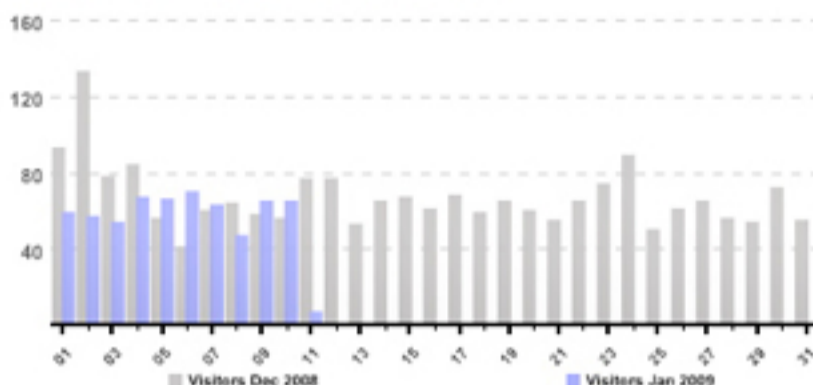

Summary Reports

[Trends](#)

[Page Analysis](#)

[Click Trails](#)

[Funnel Analysis](#)

[Test Center](#)

[Update Now](#)

Date Range: [QuickDate](#) From to [Report](#) [more options](#)

SUMMARY REPORTS

[Today Overview](#)

[Visitors Per Day](#)

[Visitors Per Month](#)

[Visitors Per Hour](#)

[Days of the Week](#)

[Top Countries / Cities](#)

VISITOR DETAILS

[Most Active Users](#)

[Recent Visitors](#)

[Authenticated Visitors](#)

[Visitors and Visits](#)

[Visit Duration](#)

[Total Duration](#)

POPULAR CONTENT

[Top Pages](#)

[Top Pages - Details](#)

[Top Entry Pages](#)

[Top Exit Pages](#)

[Top Click Paths](#)

INCOMING TRAFFIC

[Top Referrers](#)

[Top Referrers Details](#)

[Search Engines](#)

[Top Keywords](#)

[Top Keyword Details](#)

[Most Active Crawlers](#)

[Most Crawled Pages](#)

VARIOUS

[All Traffic by Day](#)

[All Traffic by Month](#)

[All Traffic by Hour](#)

[Browsers](#)

[Error Report](#)

CONVERSION RATE

[Overall Performance](#)

[Page Conversion](#)

[Referrer Conversion](#)

[Keyword Conversion](#)

[The Road To Sales](#)

Today, Sunday - 11 Jan 2009 (23:59:59)

	Visitors	Pages	Pages p/v	New vs. Returning
Today	7	14	2.00	43% - 57%
January 2009	533	5,472	10.27	91% - 9%
December 2008	1,692	29,795	17.61	

Trend:
Your website is losing visitors!
Your website performance is dropping!

☹️ -5 ☹️ -0.71 %

Averages	Last Month	This Month
Visits per Day	67	61
Visits per User	1.22	1.16
Conversion Rate	0.71 %	0.00 %
Bounce Rate	46.48 %	46.15 %

Performance Today - (7 Visitors)

Visitors	Page	Conversion %
7	14	0.00 %

Performance This Month - (533 Visitors)

Visitors	Page	Conversion %
533	5,472	0.09 %

Visitors Per Day

Date	Visitors	Pageviews	Pages per user
01-Jan-2009 Thu	59	3,033	51.41
02-Jan-2009 Fri	57	383	6.37
03-Jan-2009 Sat	54	223	4.13
04-Jan-2009 Sun	67	281	4.19
05-Jan-2009 Mon	66	226	3.42
06-Jan-2009 Tue	70	324	4.63
07-Jan-2009 Wed	63	256	4.06
08-Jan-2009 Thu	47	193	4.11
09-Jan-2009 Fri	65	291	4.48
10-Jan-2009 Sat	65	268	4.12
11-Jan-2009 Sun	7	14	2.00

Today's Top Pages

Page	Visitors	Pageviews
/ (Home Page)	2	4
/cdshop/tell_a_friend.php	2	3
/cdshop/index.php/language/nl	1	3
/cdshop/login.php	1	1
/cdshop/login.php/action/process	1	1
/cdshop/product_info.php/products_id/90	1	1
/cdshop/product_reviews.php/products_id/105	1	1

Today's Top Keywords

Visitors	Keywords	Landing page	Parameters
1	dvd pclinuxos	/cdshop/product_info.php/products_id/90	?osCsid...

Today's Top Referrers

Visitors	Referrer	Landing page
1	http://www.google.be/search	/cdshop/product_info.php/products_id/90
1	http://www.keywordspy.com/keyword-research/opensof...	/cdshop/index.php/language/nl

Today's Top Counties

Country	Visitors	Pageviews	Pages per user
United States	2	7	3.50
United Kingdom	2	3	1.50
Belgium	1	1	1.00
Sweden	1	2	2.00
Germany	1	1	1.00